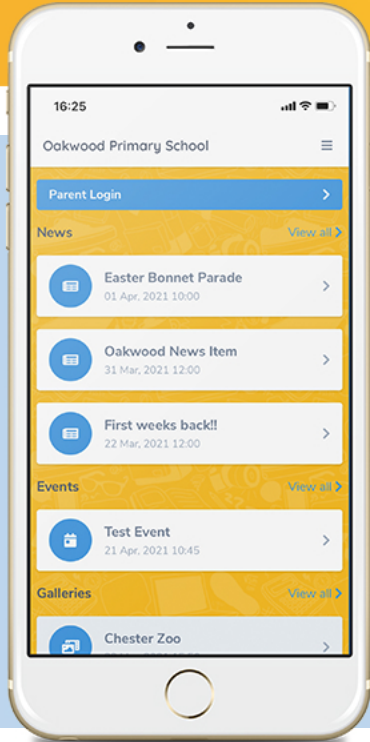

# GUIDE TO OUR APP FOR PARENTS & CARERS

School Spider allows you to receive and return information directly to and from the school. Receive instant messages, complete surveys, book your parents' evenings and make payments.

Select your school to get started!

## TAKE A LOOK AROUND

See all action items on your dashboard

Click to respond or book for each child

Click the envelope to see your recent messages

Click these 3 lines to:  
- Switch between areas  
- Edit your profile  
- Logout